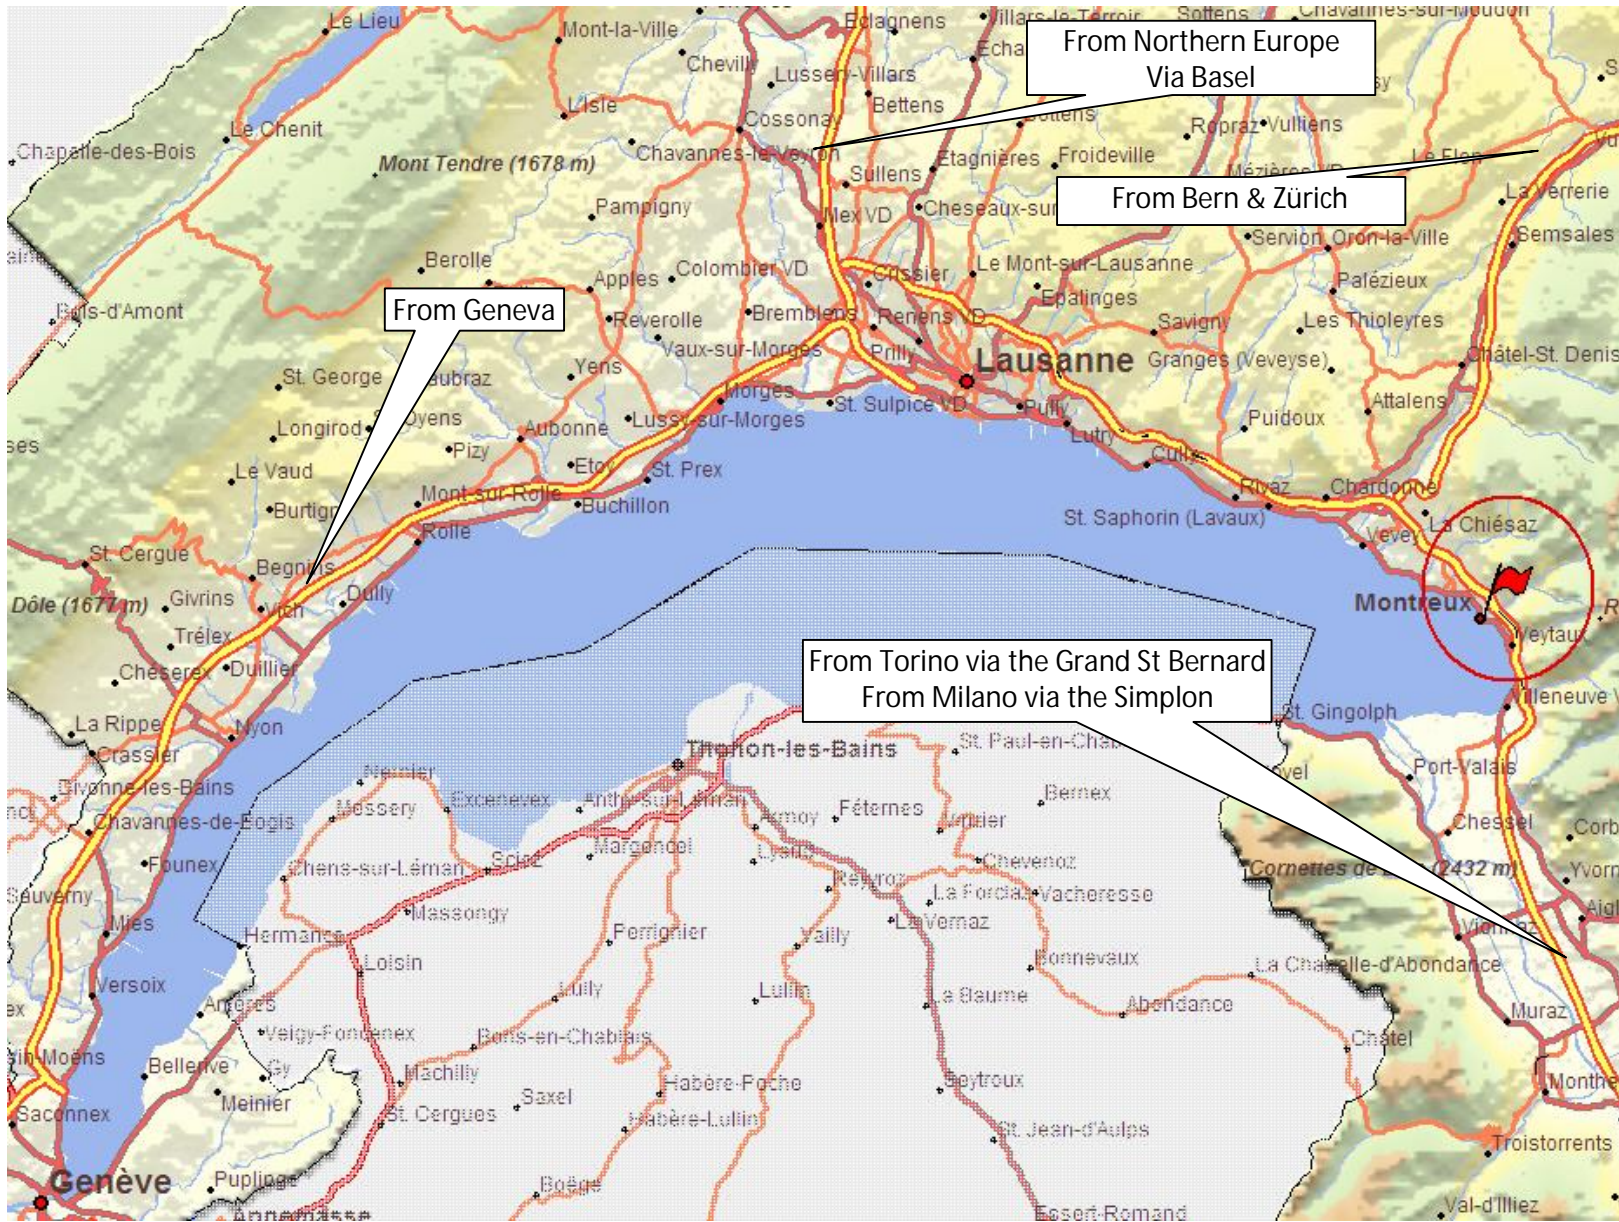

ASD ANNUAL CONVENTION 2010 / MONTREUX / SWITZERLAND → ACCES INFORMATION

By Car to Montreux		
From	Km	Duration
Basel	200	2 h
Zürich	240	2.5 h
Bern	100	1.0 h
Lausanne	35	30 min
Geneva	110	1 h
Sion	80	45 min

By Train to Montreux		
From	Freq.	Hours
Basel	hh:03/hh:28	2.4
Zürich	hh:13 /hh:43	2.5
Bern	hh:04/hh:34	1.3
Lausanne	hh:20/hh:45	0.5
Geneva	hh: 01/hh:27 hh:36/hh:47	1.2

All hotels offer an underground parking facility / They are all with max 5 min minutes walking distance