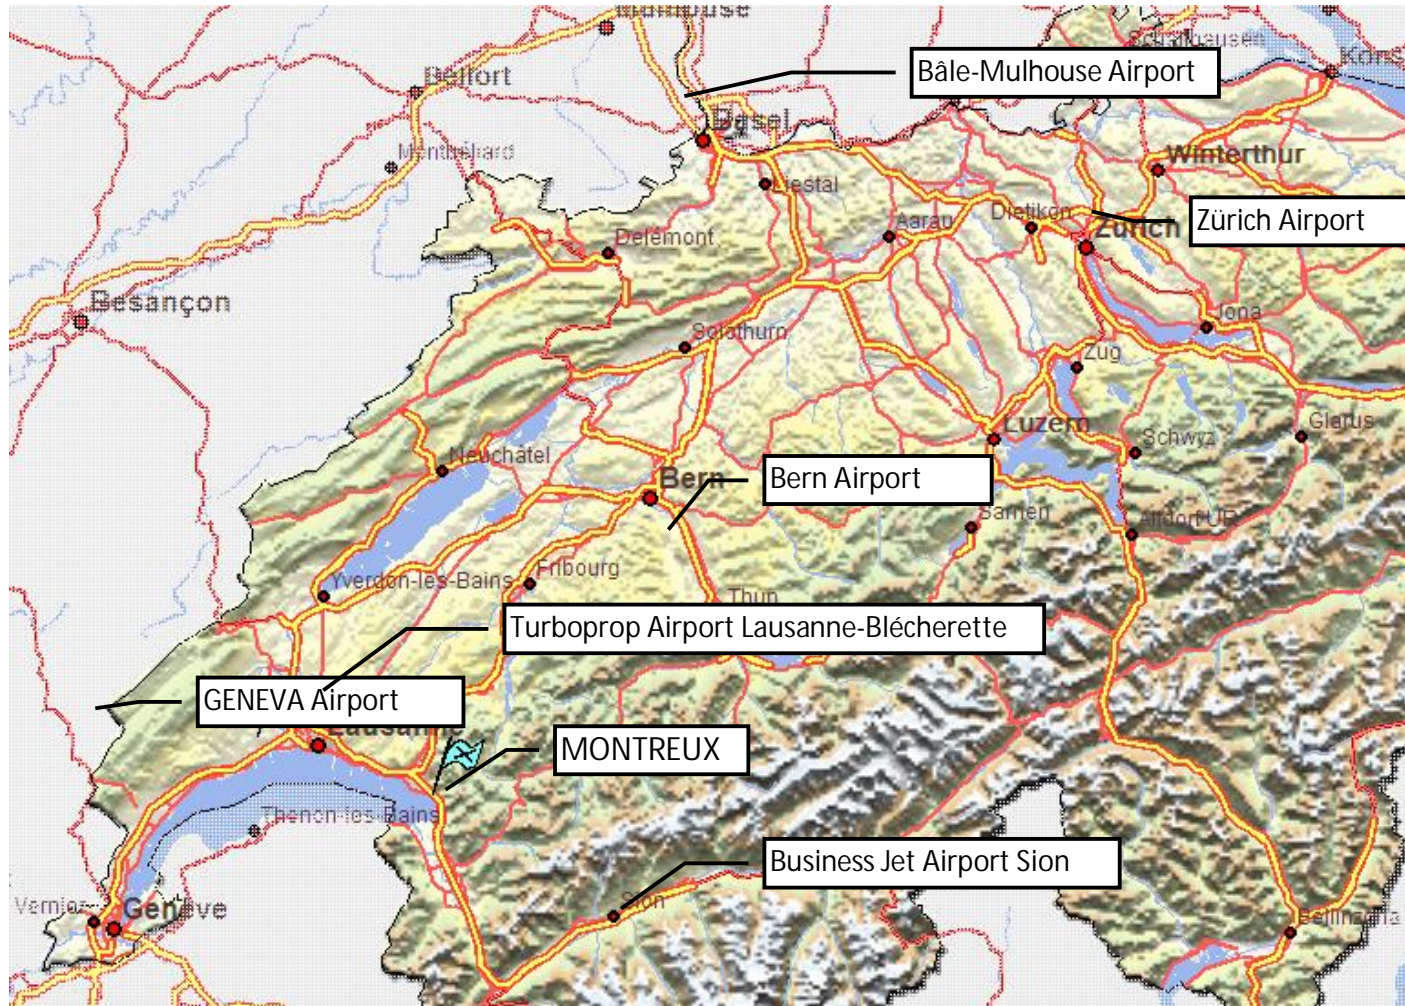

ASD ANNUAL CONVENTION 2010 / MONTREUX / SWITZERLAND → ACCES INFORMATION

By Car to Montreux		
From	Km	Duration
Basel	200	2 h
Zürich	240	2.5 h
Bern	100	1.0 h
Lausanne	35	30 min
Geneva	110	1 h
Sion	80	45 min

By Train to Montreux		
From	Freq.	Hours
Basel	hh:03/hh:28	2.4
Zürich	hh:13 /hh:43	2.5
Bern	hh:04/hh:34	1.3
Lausanne	hh:20/hh:45	0.5
Geneva	hh: 01/hh:27 hh:36/hh:47	1.2

All hotels offer an underground parking facility / They are all with max 5 min minutes walking distance